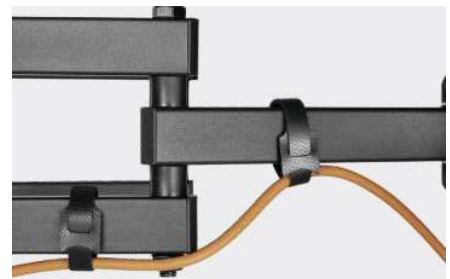

SH 370P

Full-Motion LED/Curved TV Wall Mount

Fits most 32"-70" flat & curved TVs

Super Economy

Screen Size
32" - 70"

VESA Compatible
100x100 150x100 100x150
100x200 200x100 150x150
200x200 300x200 400x200
300x300 400x300 400x400

Weight Capacity
40kg/88lbs

Profile to Wall
**67-355mm/
2.6"-14"**

Tilt Range
+3° - -15°

Swivel Range
+60° - -60°

Screen Level
+3° - -3°

Cable Management

Curved TV

Cable Management
hook and loop fasteners are included for a clean look.