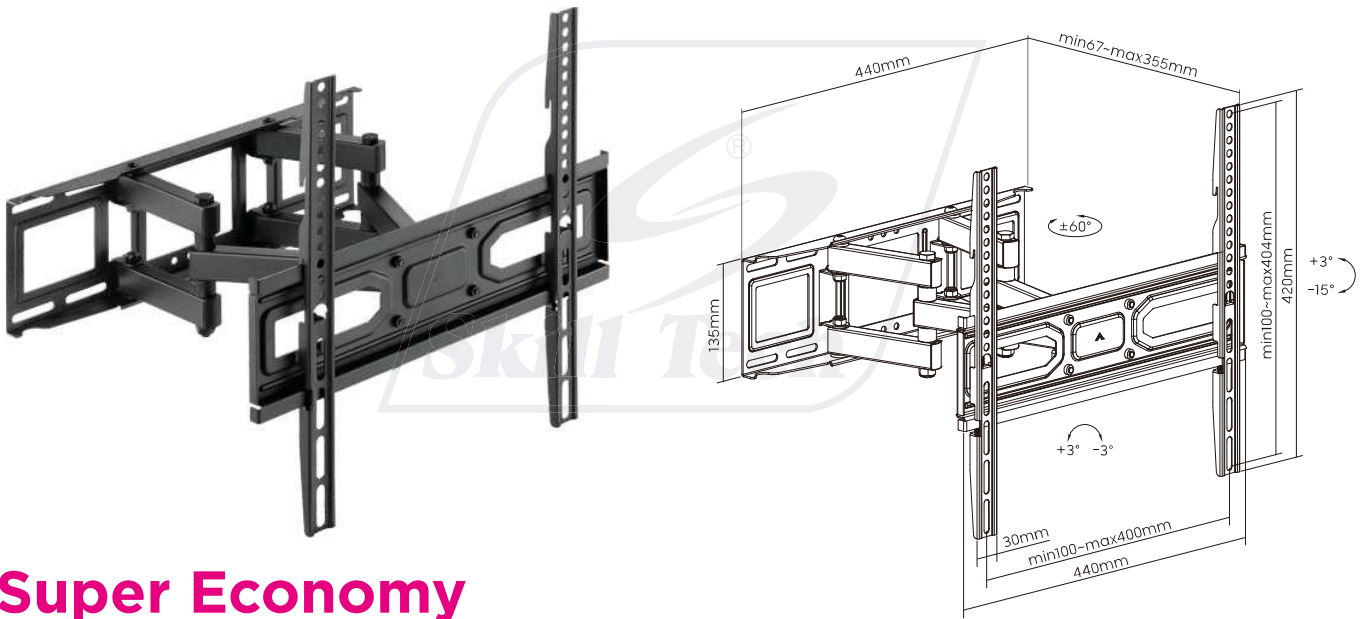

SH 370P

Full-Motion LED/Curved TV Wall Mount

Fits most 32"-70" flat & curved TVs

Super Economy

Screen Size
32" - 70"

VESA Compatible
100x100 150x100 100x150
100x200 200x100 150x150
200x200 300x200 400x200
300x300 400x300 400x400

Weight Capacity
40kg/88lbs

Profile to Wall
**67-355mm/
2.6"-14"**

Tilt Range
+3° - -15°

Swivel Range
+60° - -60°

Screen Level
+3° - -3°

Cable Management

Curved TV

Cable Management
hook and loop fasteners are included for a clean look.